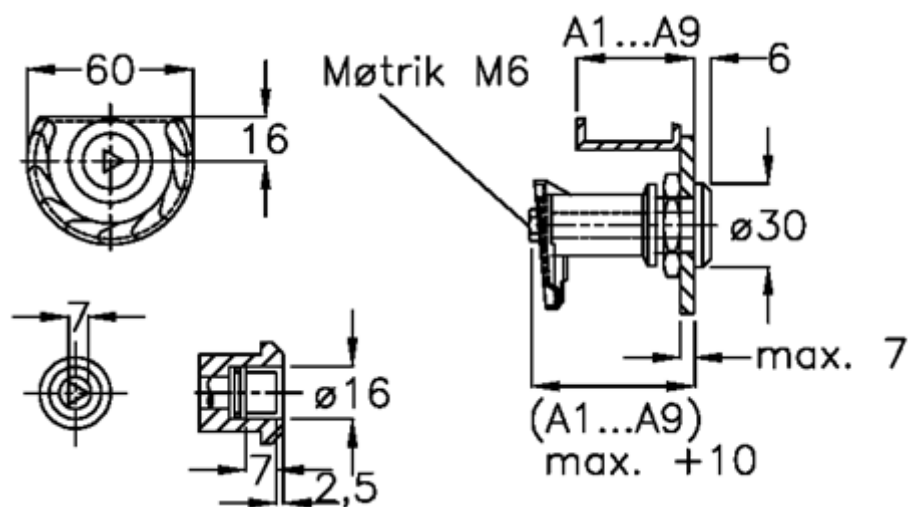

Data Sheet

Article number: 209180291

Description: E+G Door lock
GN 119-DK-A9-NI

Measures

Door + frame thickness = 57-65

Measure type = A9